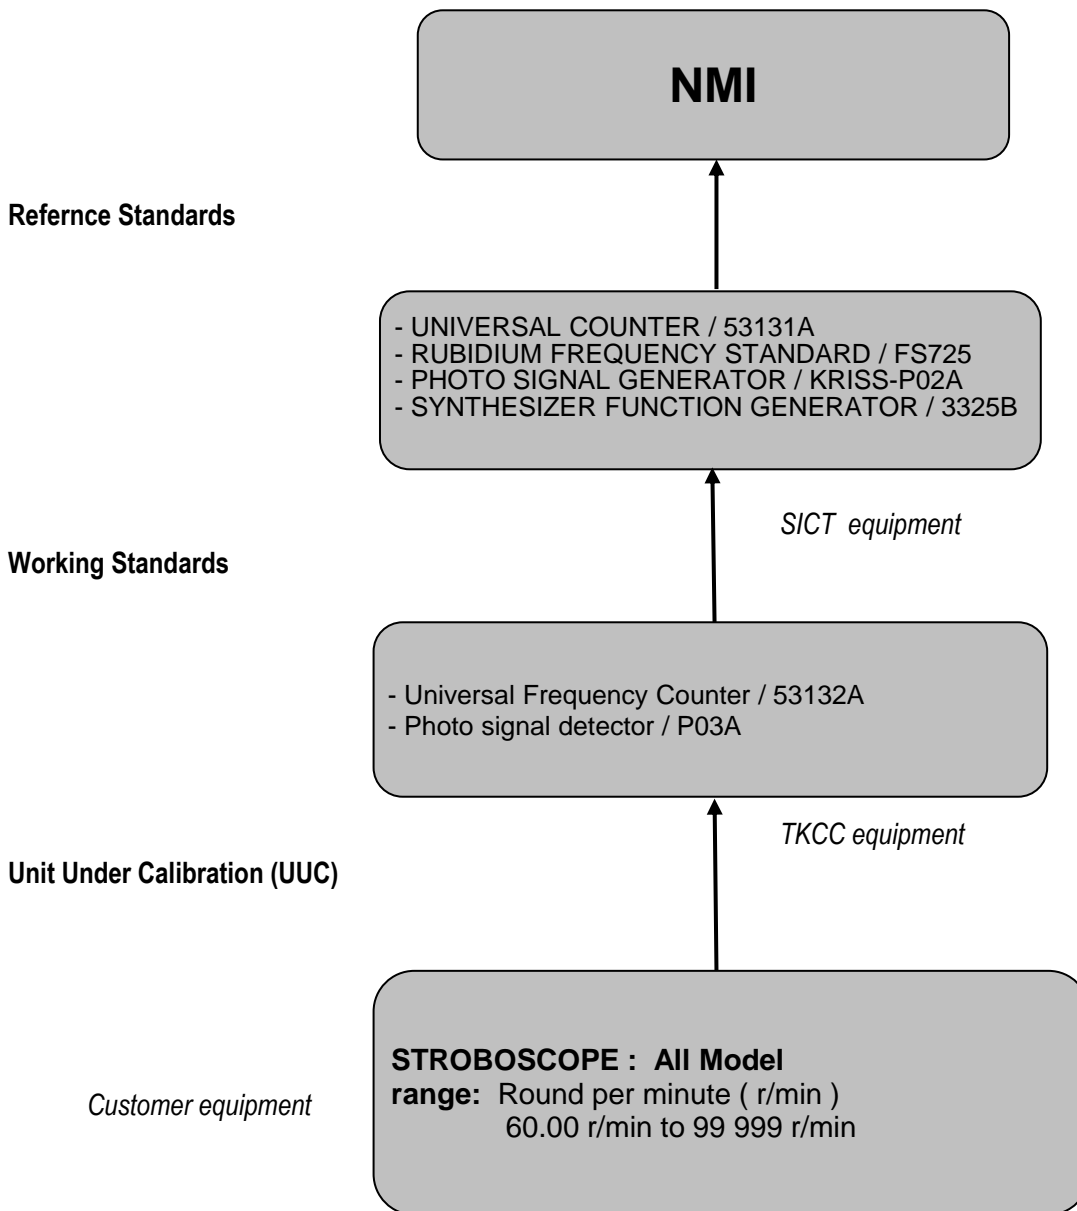

Traceability Chart

หมายเลขเอกสาร :		แก้ไขที่ : 0
DRAF <i>[Signature]</i> Date :	CHECK <i>[Signature]</i> Date :	APPROVE <i>[Signature]</i> Date :

Name of Laboratory : Thai-Korea Calibration Center Co.,Ltd. (TKCC)
 Accreditation No. : Accredited by TLAS Calibration No. 0116
 Calibration procedure : WL-E020 STROBOSCOPE
 Calibration scope for : Round per minute (r/min) 60.00 r/min to 99 999 r/min

Traceable to National Metrology Institute (NMI)

Remark :

- NMI : National Metrology Institute
- KRISS : Korea Research Institute of Standard and Science (Republic of Korea)
- NIMT : National Institute of Metrology (Thailand)
- SICT : Institute of Calibration & Technology Co.,Ltd.